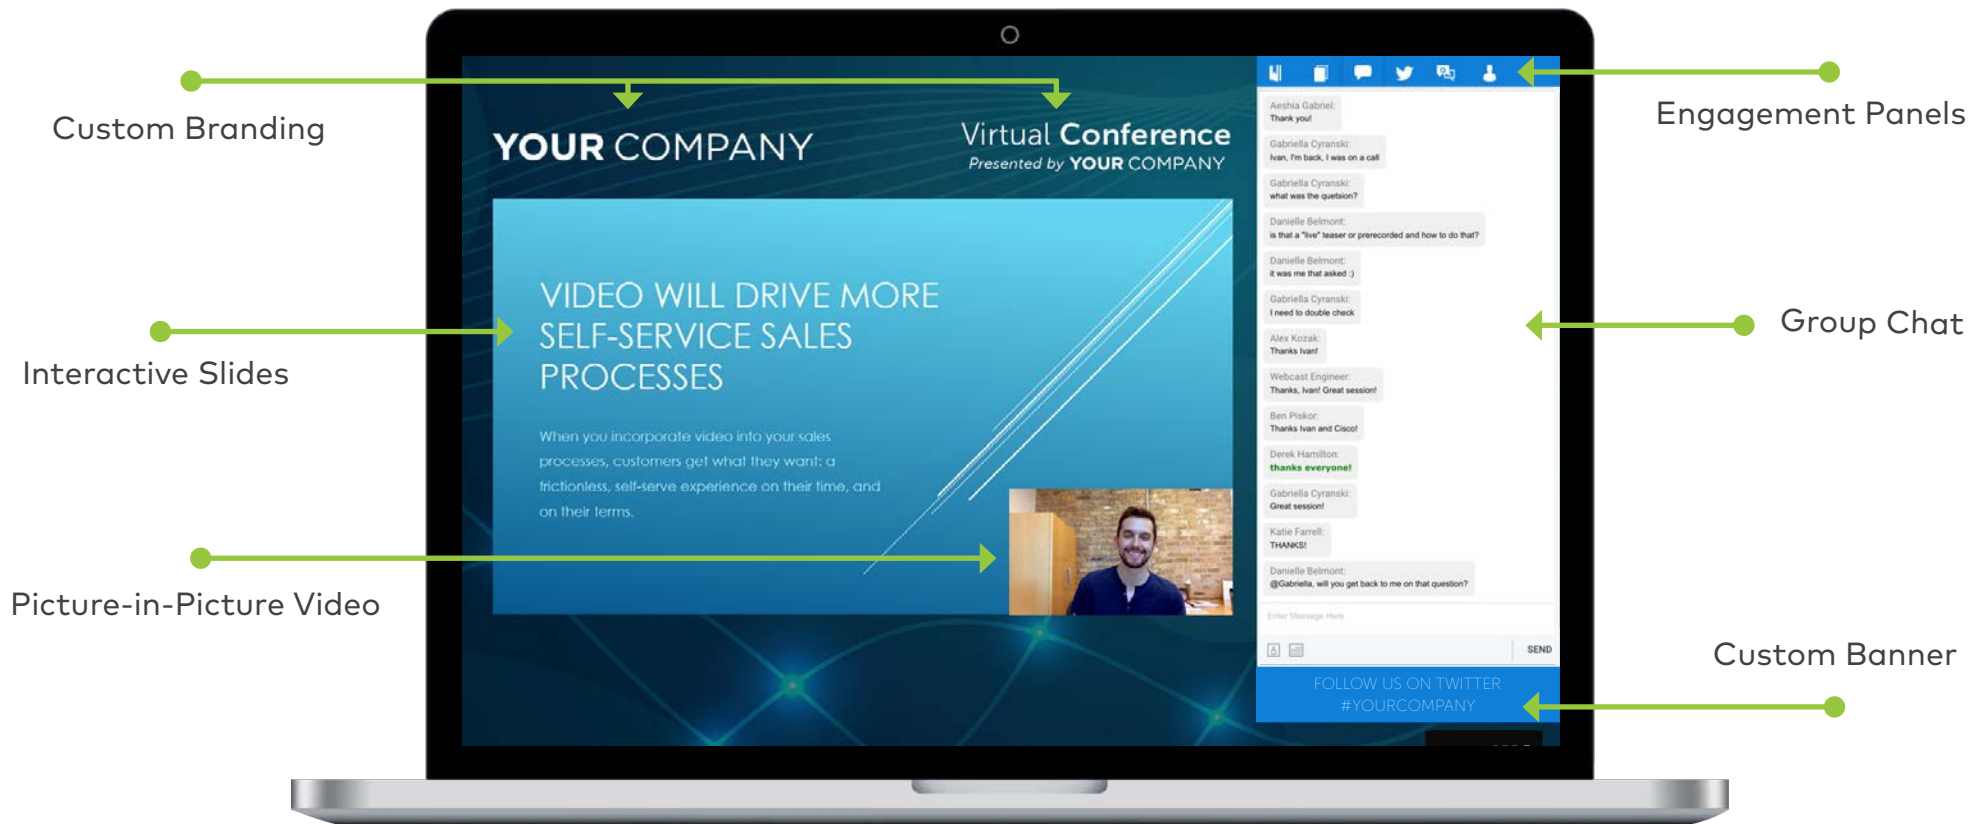

Intrado Studio

High Quality, Interactive Streaming - Simplified

Feature Sheet

Overview

Intrado Studio's solutions offer dynamic ways to deliver messages to your customers, prospects, employees, and partners. Leverage Intrado Studio to extend your reach, drive engagement, and maximize ROI. The revolutionized HTML5 technology provides secure Flash Player free streaming, animated content and responsive interaction without the hassle of plug-ins and updates. Intrado Studio is a powerful tool that can scale from audio presentations to multi-presenter video conferencing presentations.

Intrado Studio

High Quality, Interactive Streaming - Simplified

Feature Sheet

PRODUCT FEATURES	STUDIO ESSENTIALS	STUDIO EXPERT
HTML 5 Streaming	✓	✓
Delivery: live	✓	✓
Delivery: simulive	✓	✓
Delivery: on demand	✓	✓
Delivery: attendee dial-in (viewers can listen to webcast via phone)	✓	✓
Mobile webcast delivery	✓	✓
Second screen	✓	✓
Video resolution	Up to 360p	Up to 720p
1080p streaming option	✗	✓
Adaptive bitrate streaming	✓	✓
Social streaming/RTMP output	✗	✓
OTT streaming	✗	✓
Stream targeting	✗	✓
MP4 media export	✓	✓
Source: phone audio	✓	✓
Source: webcam	✓	✓
Source: video encoder	✗	✓
Source: video conference unit	✗	✓
Source: fiber or satellite feed	✗	✓
Single source display (switch between presenters)	✓	✓
Multi-source display ("Brady Bunch" mode)	✗	✓
Graphics compositing/lower thirds	✗	✓
Slides: PowerPoint with animation	✓	✓
Slides: pre-recorded video	✓	✓
Slides: polling questions	✓	✓

Panels

The custom HTML panel gives the webcast host maximum flexibility to incorporate familiar functionality into their webcasts, increasing audience engagement. The HTML embed code allows web-based applications (such as Digg, Reddit, Pinterest, etc.) to become a part of the webcast experience. In addition to being able to pull in web-based applications, these panels allow for stylized branding and personalization via custom HTML/CSS.